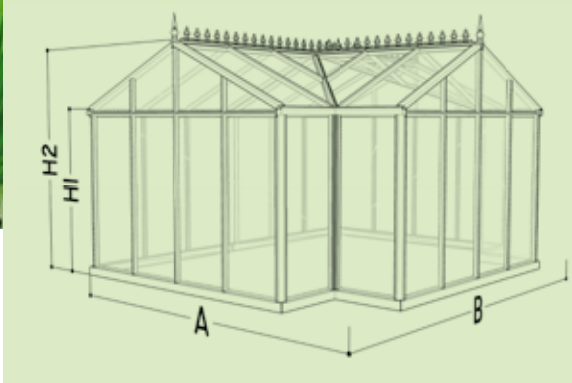

THEIA T-Model

THEIA Twin